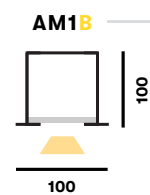

AMY

LED luminaire. Body made of solid aluminium profile. Custom length upon request. Surface in white, black, grey, anthracite or RAL colors. Further Selected Pont Light special colors available.

Specification

Profiles

Code	Size	Power*	Light Flux**	
AM1X-	1	Ø620	45 W	3582 lm
	2	Ø750	58 W	4622 lm
	3	Ø1000	72 W	5778 lm
	4	Ø1200	87 W	6933 lm
	5	Ø1500	108 W	8666 lm
	6	Ø1800	130 W	10400 lm
	7	Ø2000	144 W	11555 lm
AM1X-	1	Ø620	45 W	3134 lm
	2	Ø750	58 W	4044 lm
	3	Ø1000	72 W	5055 lm
	4	Ø1200	87 W	6066 lm
	5	Ø1500	108 W	7583 lm
	6	Ø1800	130 W	9100 lm
	7	Ø2000	144 W	10111 lm