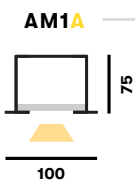

AMY

LED luminaire. Body made of solid aluminium profile. Custom length upon request. Surface in white, black, grey, anthracite or RAL colors. Further Selected Pont Light special colors available.

Specification

Profiles

Code	Size	Power*	Light Flux**	
AM1X-	1	Ø620	45 W	3582 lm
	2	Ø750	58 W	4622 lm
	3	Ø1000	72 W	5778 lm
	4	Ø1200	87 W	6933 lm
	5	Ø1500	108 W	8666 lm
	6	Ø1800	130 W	10400 lm
	7	Ø2000	144 W	11555 lm
AM1X-	1	Ø620	45 W	3134 lm
	2	Ø750	58 W	4044 lm
	3	Ø1000	72 W	5055 lm
	4	Ø1200	87 W	6066 lm
	5	Ø1500	108 W	7583 lm
	6	Ø1800	130 W	9100 lm
	7	Ø2000	144 W	10111 lm