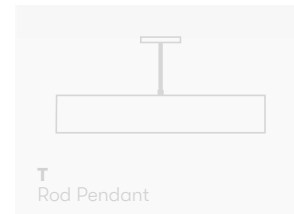

**M**  
Multi-point Pendant

Only with external driver.

**P**  
Single-Point Pendant

Only with external driver.

**T**  
Rod Pendant

**S**  
Spacers Surface

Only with external driver.

**D**  
Direct Surface

**R**  
Recessed Ceiling

## ANNA O

LED luminaire. Body made of solid aluminium profile. Custom length upon request. Surface in white, black, grey, anthracite, RAL and other Special colors.