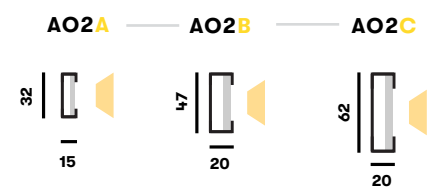

**M**  
Multi-point Pendant

Only with external driver.

**P**  
Single-Point Pendant

Only with external driver.

**T**  
Rod Pendant

**S**  
Spacers Surface

Only with external driver.

**D**  
Direct Surface

**R**  
Recessed Ceiling

## ANNA O

LED luminaire. Body made of solid aluminium profile. Custom length upon request. Surface in white, black, grey, anthracite, RAL and other Special colors.

#### Profiles

| Code           | Size  | Power* | Light Flux** |
|----------------|-------|--------|--------------|
| <b>AO2X-</b> 1 | Ø800  | 69 W   | 6217 lm      |
| 2              | Ø1000 | 86 W   | 7772 lm      |
| 3              | Ø1200 | 104 W  | 9326 lm      |
| 4              | Ø1500 | 130 W  | 11657 lm     |
| 5              | Ø1800 | 155 W  | 13989 lm     |