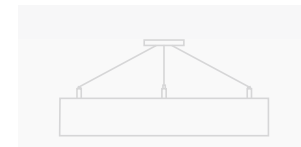

M
Multi-point Pendant
Only with external driver.

P
Single-Point Pendant

T
Rod Pendant

S
Spacers Surface
Only with external driver.

D
Direct Surface

R
Recessed Ceiling

ANNA SPIRAL

LED luminaire. Body made of solid aluminium profile. Custom length upon request. Surface in white, black, grey, anthracite, RAL and other Special colors. Available with wall mounting.