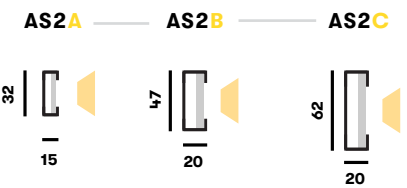

M
Multi-point Pendant
Only with external driver.

P
Single-Point Pendant

T
Rod Pendant

S
Spacers Surface
Only with external driver.

D
Direct Surface

R
Recessed Ceiling

ANNA SPIRAL

LED luminaire. Body made of solid aluminium profile. Custom length upon request. Surface in white, black, grey, anthracite, RAL and other Special colors. Available with wall mounting.

Specification

Profiles

Code	Size	Power*	Light Flux**
AS2X- 1	2000 mm	55 W	4950 lm