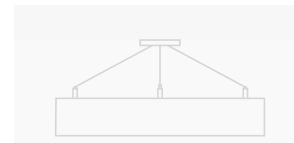

M
Multi-point Pendant

Only with external driver.

P
Single-Point Pendant

T
Rod Pendant

S
Spacers Surface

Only with external driver.

D
Direct Surface

R
Recessed Ceiling

ANNA WAVE

LED luminaire. Body made of solid aluminium profile. Custom length upon request. Surface in white, black, grey, anthracite, RAL and other Special colors. Available with wall mounting.

Specification