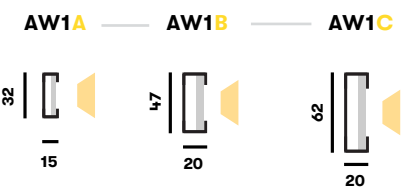

M
Multi-point Pendant

Only with external driver.

P
Single-Point Pendant

T
Rod Pendant

S
Spacers Surface

Only with external driver.

D
Direct Surface

R
Recessed Ceiling

ANNA WAVE

LED luminaire. Body made of solid aluminium profile. Custom length upon request. Surface in white, black, grey, anthracite, RAL and other Special colors. Available with wall mounting.

Specification

Profiles

Code	Size	Power*	Light Flux**
AW1X- 1	2000mm	55 W	4950 lm