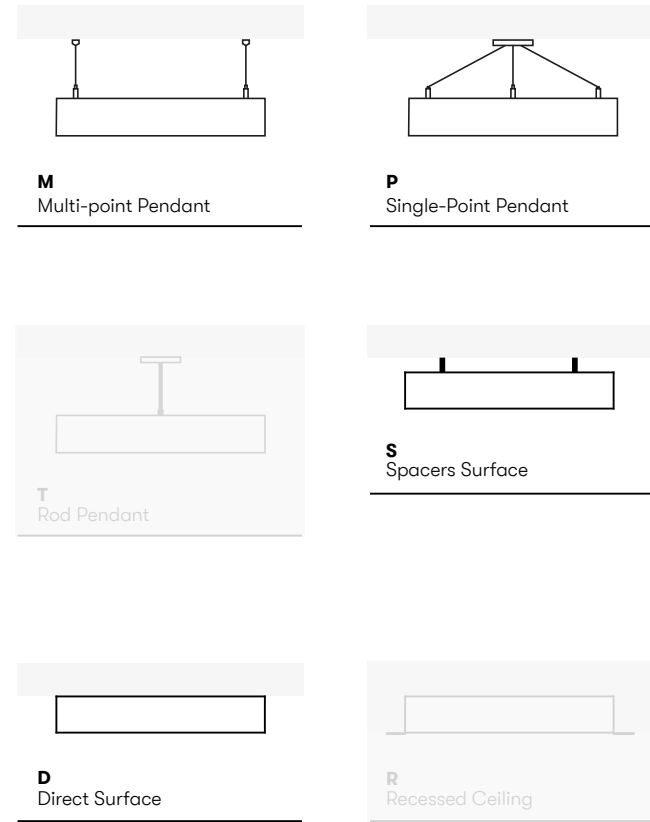

OLENA 85

E 75x85
F 100x85

OLENA 100

G 75x100
H 100x100

OLENA 200

I 100x200

OLENA 35

LED luminaire. Body made of solid aluminium profile. Custom length upon request. Surface in white, black, grey, anthracite, RAL and other Special colors. Available with external driver.

Specification

Profiles

OL1A

Code	Size	Power*	Light Flux**
OL1X- 1	Ø450	32 W	3087 lm
2	Ø600	43 W	4117 lm
3	Ø750	54 W	5146 lm
4	Ø1000	72 W	6861 lm
5	Ø1200	87 W	8233 lm
6	Ø1500	108 W	10291 lm
7	Ø1800	130 W	12350 lm
8	Ø2000	144 W	13722 lm