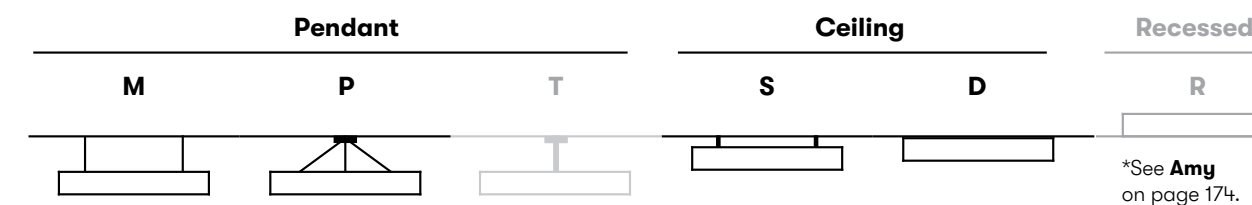

Mounting Types

Family members & Available Profiles

OLENA 35

OLENA 50

OLENA 75

OLENA 85

OLENA 100

OLENA 200