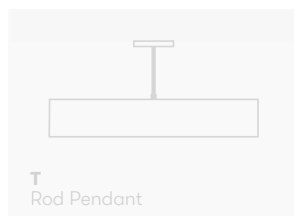

# OLLIE 50

LED luminaire. Body made of solid aluminium profile. Custom length upon request. Surface in white, black, grey, anthracite, RAL and other Special colors.

**M**  
Multi-point Pendant

Only with external driver.

**P**  
Single-Point Pendant

**T**  
Rod Pendant

**S**  
Spacers Surface

Only with external driver.

**D**  
Direct Surface

Only with external driver.

**R**  
Recessed Ceiling