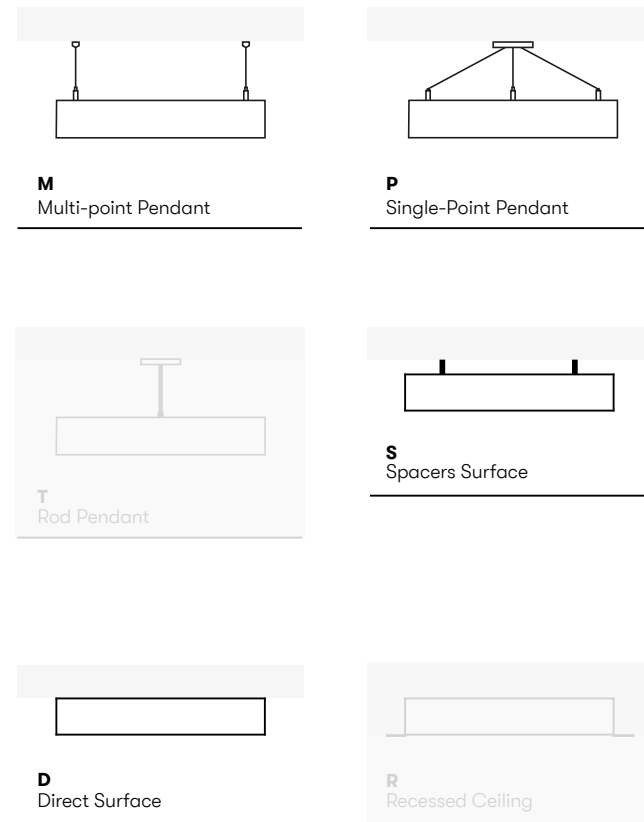

**P**  
Single-Point Pendant

**T**  
Rod Pendant

**S**  
Spacers Surface

Only with external driver.

**D**  
Direct Surface

Only with external driver.

**R**  
Recessed Ceiling

## Specification

### Profiles

Code	Size	Power*	Light Flux**
<b>OE1X-</b>	1	600x1200 130 W	13000 lm
	2	900x1800 195 W	19500 lm
	3	1000x2000 216 W	21600 lm
<b>OE2X-</b>	1	600x1200 195 W	19500 lm
	2	900x1800 293 W	29250 lm
	3	1000x2000 324 W	32400 lm

#### Profiles

Code	Size	Power*	Light Flux**
<b>OE1X-</b>	1	600x1200 130 W	11700 lm
	2	900x1800 195 W	17550 lm
	3	1000x2000 216 W	19440 lm
<b>OE2X-</b>	1	600x1200 195 W	17550 lm
	2	900x1800 293 W	26325 lm
	3	1000x2000 324 W	29160 lm