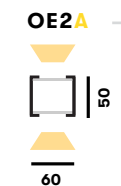

**P**  
Single-Point Pendant

**T**  
Rod Pendant

**S**  
Spacers Surface

Only with external driver.

**D**  
Direct Surface

Only with external driver.

**R**  
Recessed Ceiling

### Profiles

Code	Size	Power*	Light Flux**
<b>OE1X-</b>	1	600x1200 130 W	13000 lm
	2	900x1800 195 W	19500 lm
	3	1000x2000 216 W	21600 lm
<b>OE2X-</b>	1	600x1200 195 W	19500 lm
	2	900x1800 293 W	29250 lm
	3	1000x2000 324 W	32400 lm

#### Profiles

Code	Size	Power*	Light Flux**
<b>OE1X-</b>	1	600x1200 130 W	11700 lm
	2	900x1800 195 W	17550 lm
	3	1000x2000 216 W	19440 lm
<b>OE2X-</b>	1	600x1200 195 W	17550 lm
	2	900x1800 293 W	26325 lm
	3	1000x2000 324 W	29160 lm