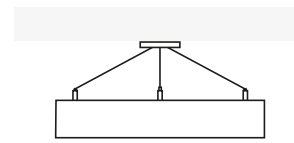

P
Single-Point Pendant