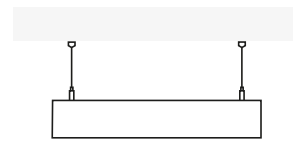

RINA 200

LED luminaire. Body made of solid aluminium profile. Custom length upon request. Surface in white, black, grey, anthracite or RAL colors. Further Selected Pont Light special colors available.

M
Multi-point Pendant