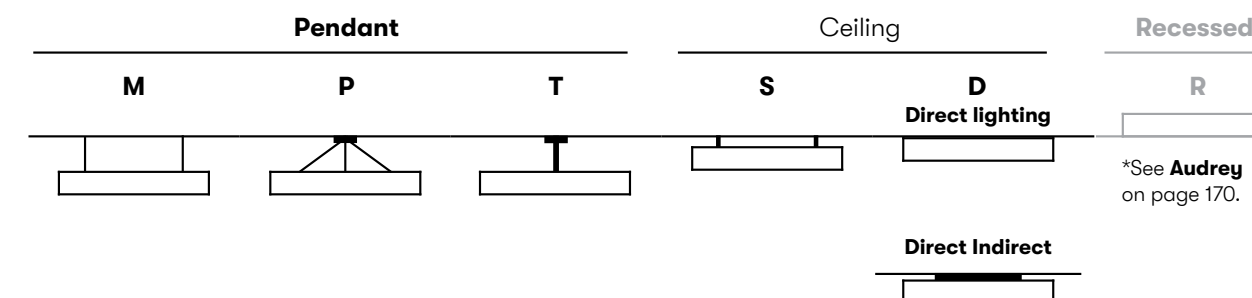

Mounting Types

Family members & Available Profiles

RINA 35

RINA 50

RINA 75

RINA 85

RINA 100

RINA 200