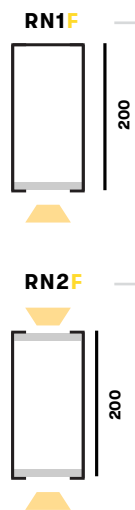

Specification

Profiles