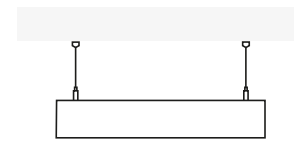

Only with external driver.

R
Recessed Ceiling

Specification

Profiles

RN1A

Code	Size	Power*	Light Flux**
RN1X- 1	Ø280	23 W	2875 lm
2	Ø380	36 W	4500 lm
3	Ø580	50 W	6250 lm
4	Ø780	80 W	10000 lm

M
Multi-point Pendant

Only with external driver.

P
Single-Point Pendant

T
Rod Pendant

Only with external driver.

S
Spacers Surface

Only with external driver.

D
Direct Surface

Only with external driver.