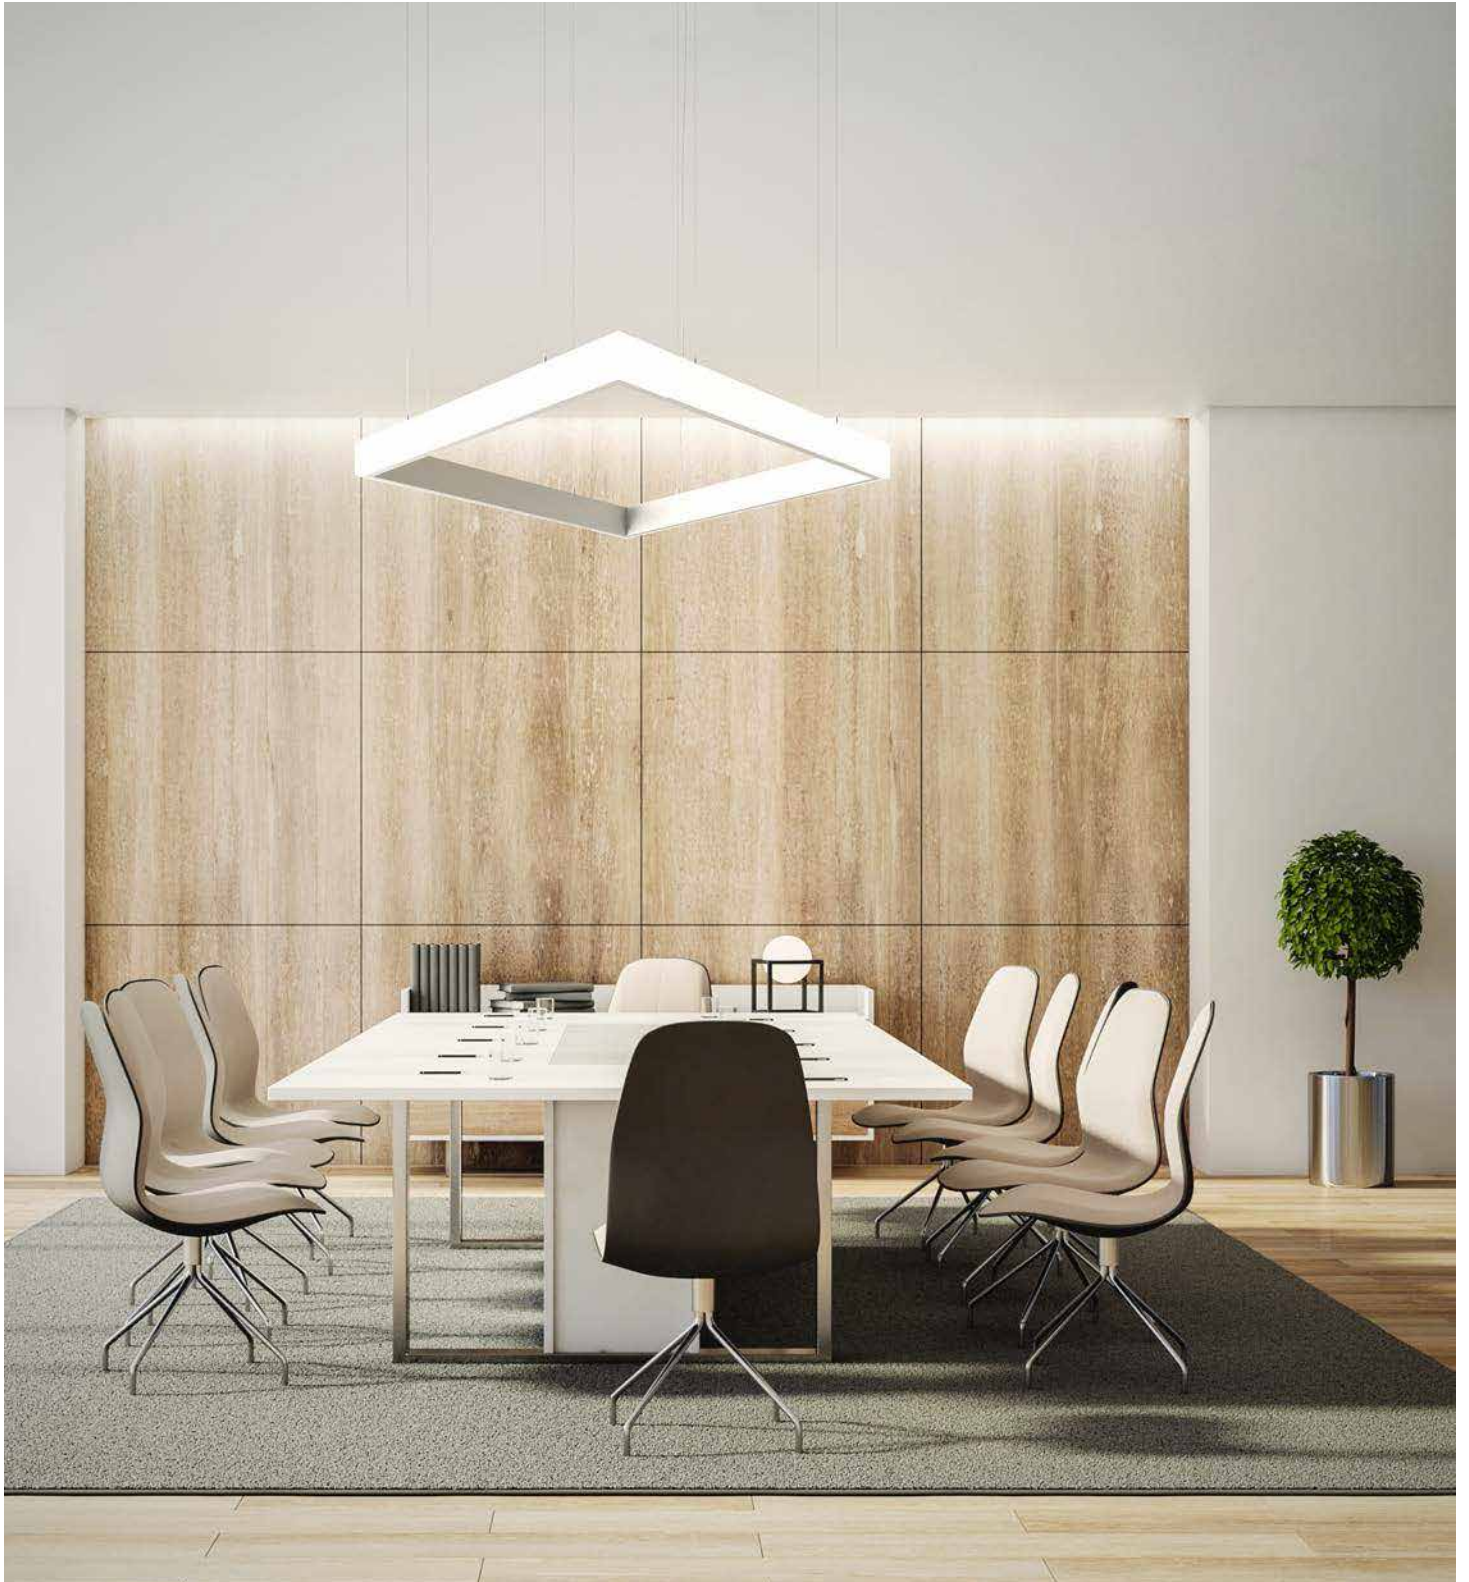

FAMILY | BOYA  
BOYA OUT SHAPES

▲ PRODUCT | BOYA OUT-LQ 140

DESCRIPTION	DIMENSIONS
BOYA OUT-LQ 140 LED 149W 4000K Black Opal	1382x3335 mm
BOYA OUT-LQ 140 LED 256W 4000K Black Opal	2150x5180 mm
BOYA OUT-LQ 140 LED 362W 4000K Black Opal	2910x7030 mm