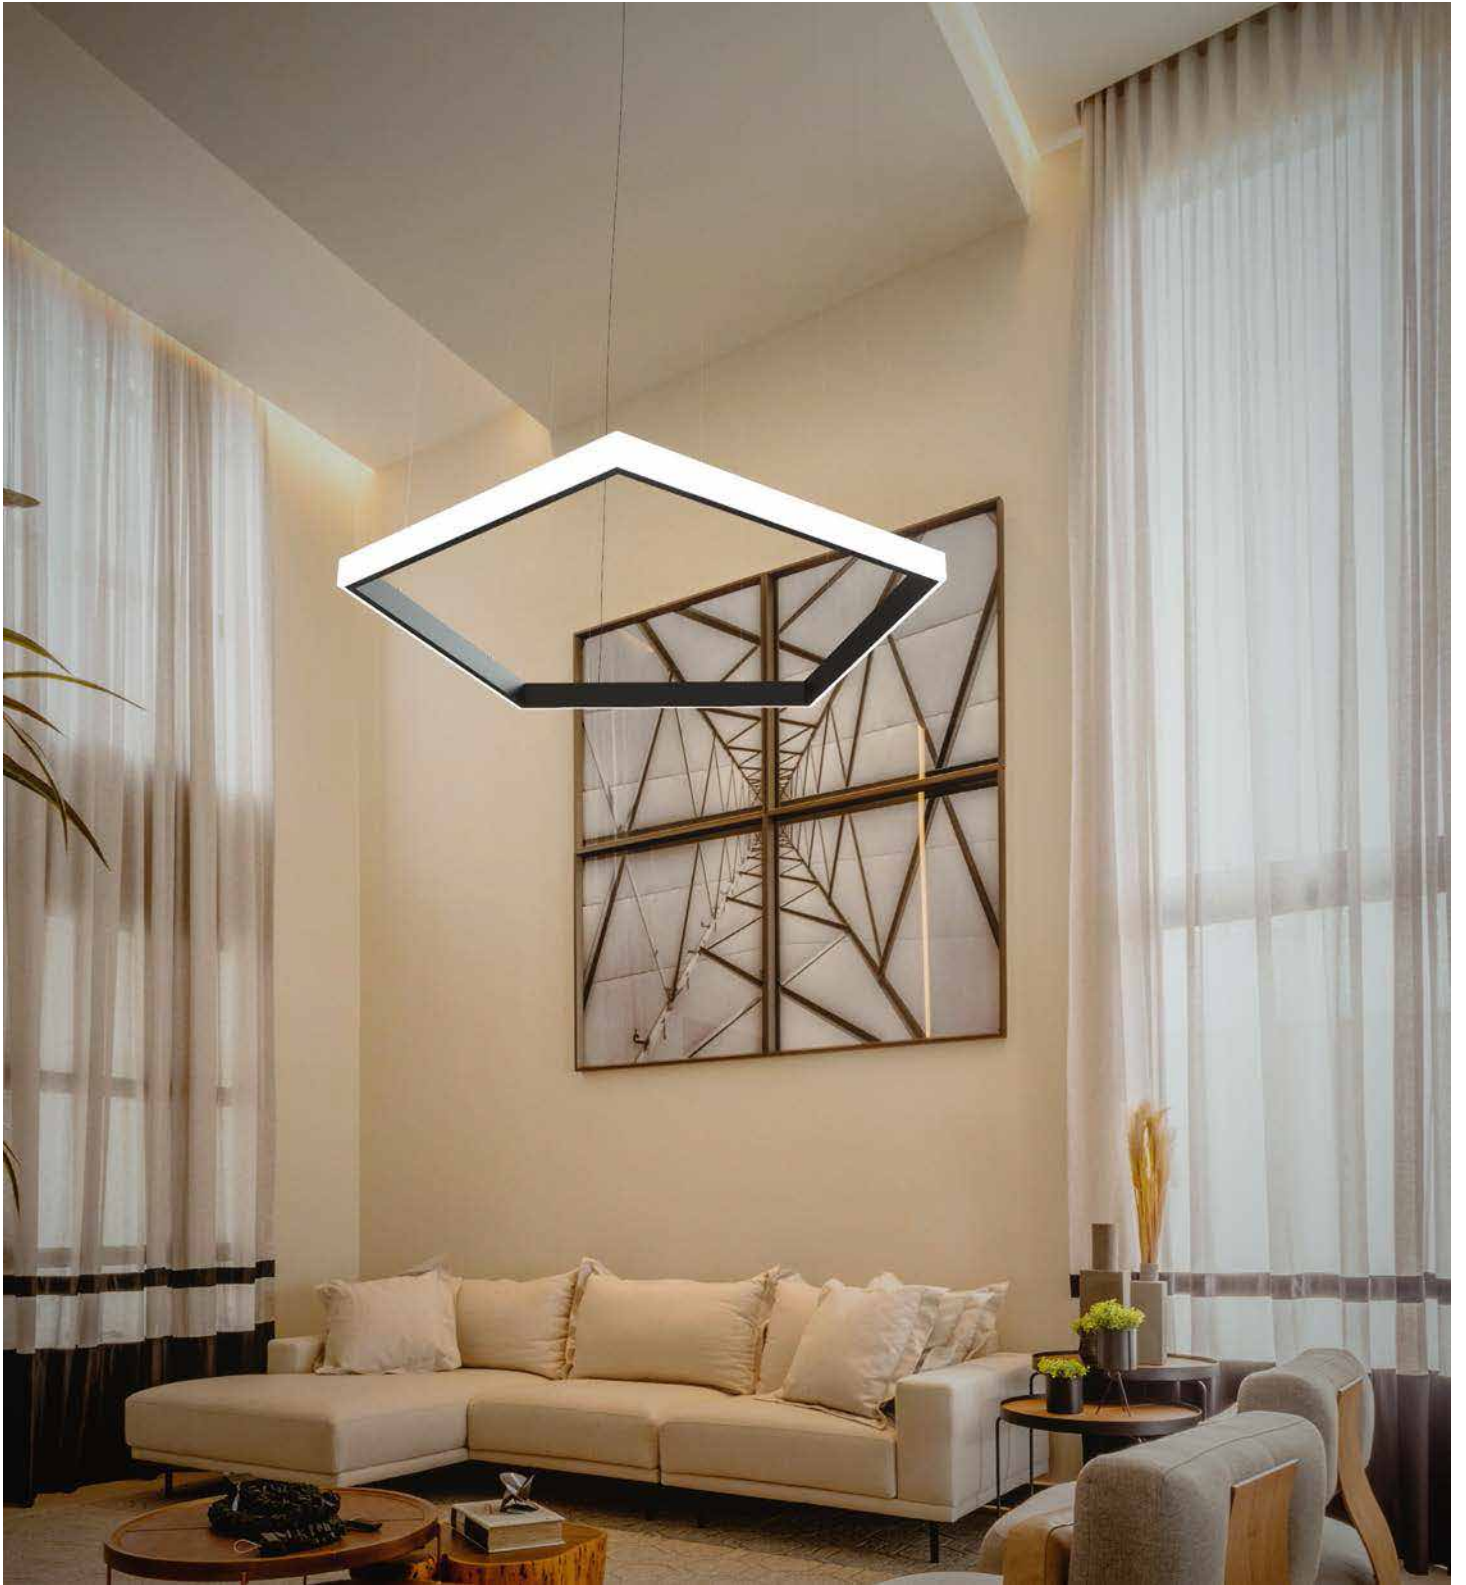

FAMILY | BOYA
BOYA OUT SHAPES

▲ PRODUCT | BOYA OUT-P 140

DESCRIPTION	DIMENSIONS
BOYA OUT-P 140 LED 186W 4000K Black Opal	2783x2647 mm
BOYA OUT-P 140 LED 320W 4000K Black Opal	4401x4185 mm
BOYA OUT-P 140 LED 453W 4000K Black Opal	6019x5724 mm