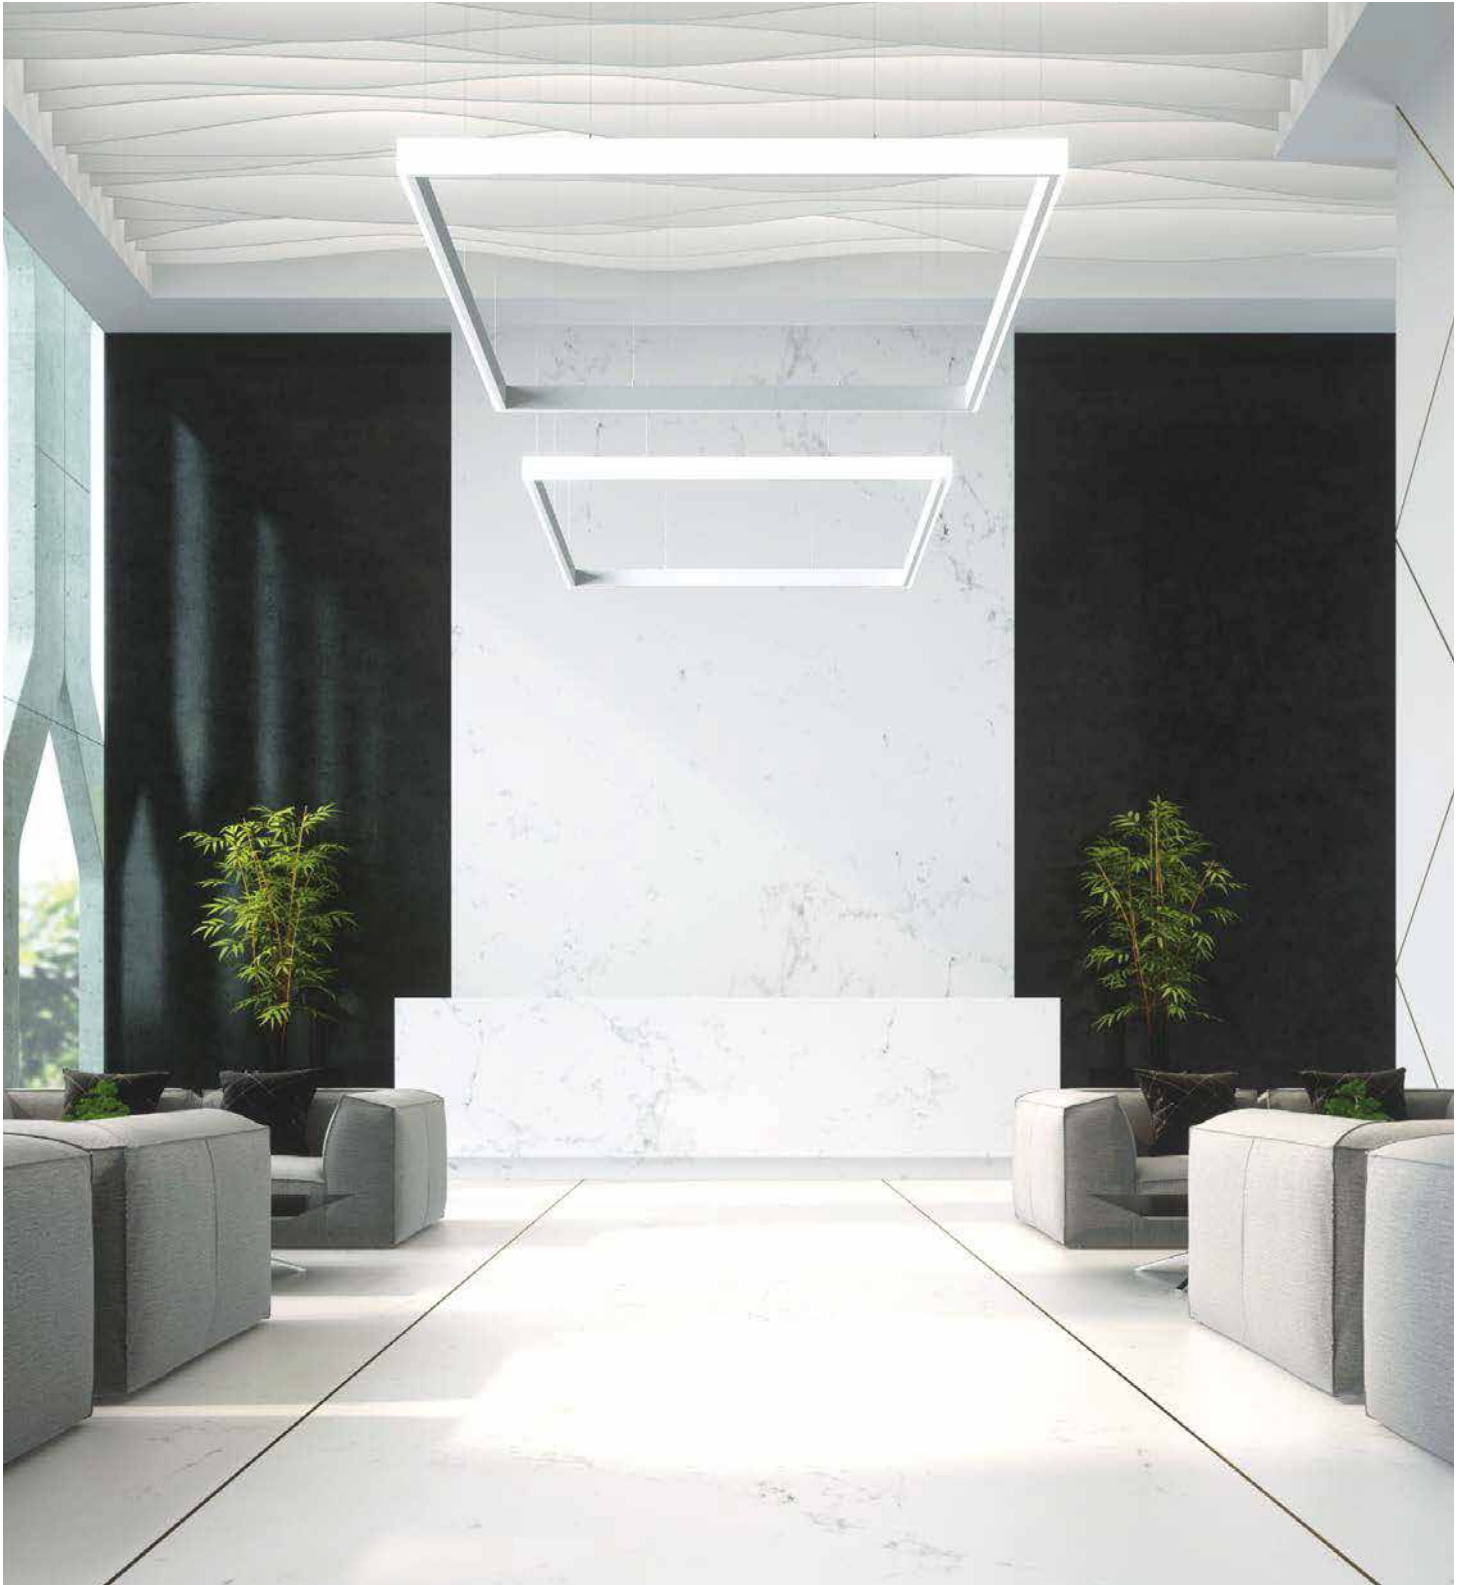

FAMILY | BOYA  
BOYA OUT SHAPES

▲ PRODUCT | BOYA OUT-R 140

DESCRIPTION	DIMENSIONS
BOYA OUT-R 140 LED 202W 4000K Black Opal	1755x2755 mm
BOYA OUT-R 140 LED 256W 4000K Black Opal	1755x3755 mm
BOYA OUT-R 140 LED 309W 4000K Black Opal	2755x3755 mm