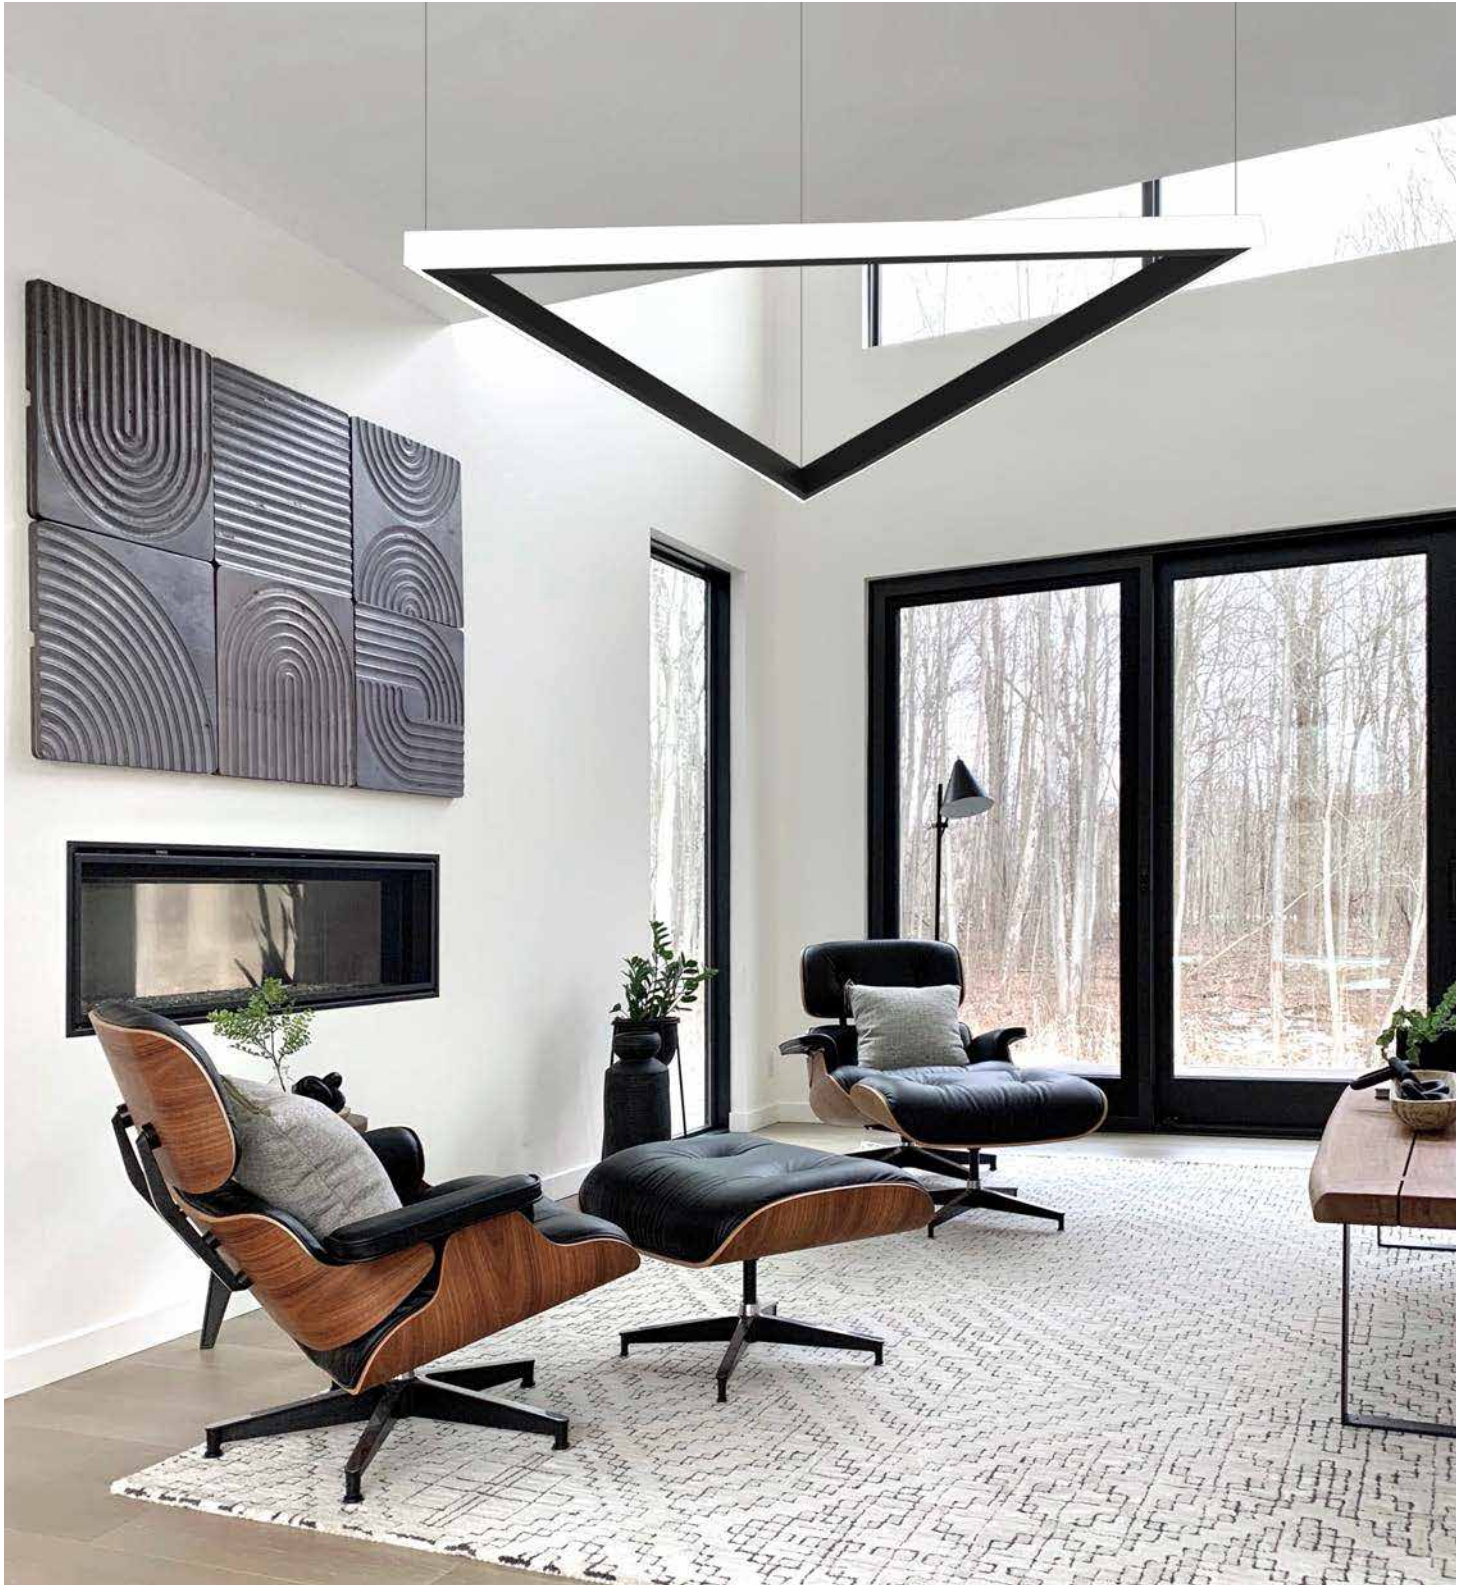

FAMILY | BOYA
BOYA OUT SHAPES

▲ PRODUCT | BOYA OUT-T 140

| DESCRIPTION | DIMENSIONS |
|--|-------------------|
| BOYA OUT-T 140 LED 112W 4000K Black Opal | 1755x1755x1755 mm |
| BOYA OUT-T 140 LED 192W 4000K Black Opal | 2755x2755x2755 mm |
| BOYA OUT-T 140 LED 272W 4000K Black Opal | 3755x3755x3755 mm |