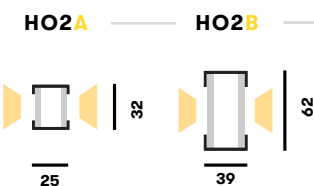

M
Multi-point Pendant

Only with external driver.

P
Single-Point Pendant

Only with external driver.

T
Rod Pendant

S
Spacers Surface

Only with external driver.

D
Direct Surface

R
Recessed Ceiling

HANNAH O

LED luminaire. Body made of solid aluminium profile. Custom length upon request. Surface in white, black, grey, anthracite, RAL and other Special colors. Available with external driver.

Profiles

Specification

Code	Size	Power*	Light Flux**
HO2X- 1	Ø800	69 W	6217 lm
2	Ø1000	86 W	7772 lm
3	Ø1200	104 W	9326 lm
4	Ø1500	130 W	11657 lm
5	Ø1800	155 W	13989 lm