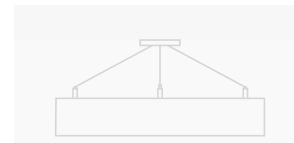

**M**  
Multi-point Pendant

Only with external driver.

**P**  
Single-Point Pendant

**T**  
Rod Pendant

**S**  
Spacers Surface

Only with external driver.

**D**  
Direct Surface

**R**  
Recessed Ceiling

## HANNAH SPIRAL

LED luminaire. Body made of solid aluminium profile. Custom length upon request. Surface in white, black, grey, anthracite, RAL and other Special colors. Available with wall mounting. Available with external driver.