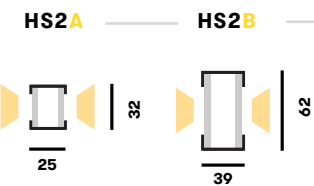

**M**  
Multi-point Pendant

Only with external driver.

**P**  
Single-Point Pendant

**T**  
Rod Pendant

**S**  
Spacers Surface

Only with external driver.

**D**  
Direct Surface

**R**  
Recessed Ceiling

## HANNAH SPIRAL

LED luminaire. Body made of solid aluminium profile. Custom length upon request. Surface in white, black, grey, anthracite, RAL and other Special colors. Available with wall mounting. Available with external driver.

#### Profiles

Code	Size	Power*	Light Flux**
HS2A-1	2000 mm	110 W	9900 lm