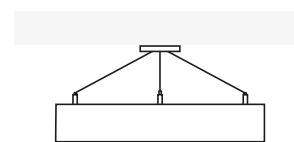

**M**  
Multi-point Pendant

**P**  
Single-Point Pendant

**T**  
Rod Pendant

**S**  
Spacers Surface

**D**  
Direct Surface

**R**  
Recessed Ceiling

## MILIA

LED luminaire. Body made of solid aluminium profile. Custom length upon request. Surface in white, black, grey, anthracite or RAL colors. Further Selected Pont Light special colors available.