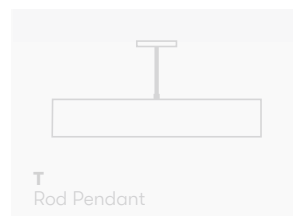

**M**  
Multi-point Pendant

**P**  
Single-Point Pendant

**T**  
Rod Pendant

**S**  
Spacers Surface

**D**  
Direct Surface

**R**  
Recessed Ceiling

## MILIA

LED luminaire. Body made of solid aluminium profile. Custom length upon request. Surface in white, black, grey, anthracite or RAL colors. Further Selected Pont Light special colors available.