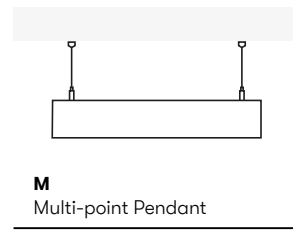

SELENA 200

LED luminaire. Body made of solid aluminium profile. Custom length upon request. Surface in white, black, grey, anthracite or RAL colors. Further Selected Pont Light special colors available.

Specification

Profiles

SL1H

SL2H

Code	Size	Power*	Light Flux**
SL1X- 1	L 1000 mm	23 W	1610 lm
SL2X- 1	L 1000 mm	35 W	2415 lm