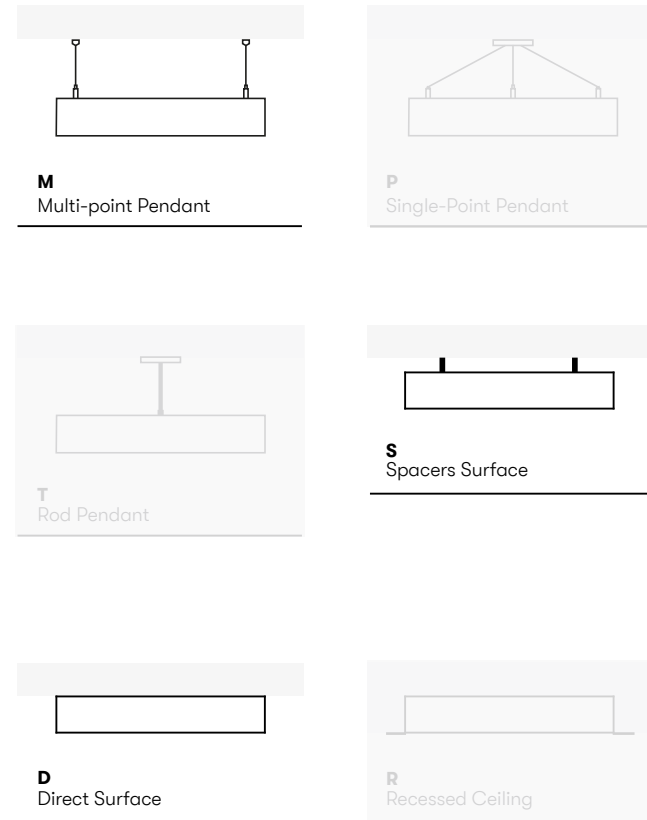

SELENA 100

LED luminaire. Body made of solid aluminium profile. Custom length upon request. Surface in white, black, grey, anthracite or RAL colors. Further Selected Pont Light special colors available.

Specification

Profiles

Code	Size	Power*	Light Flux**
SL1X- 1	L 1000 mm	23 W	1610 lm
SL2X- 1	L 1000 mm	35 W	2415 lm