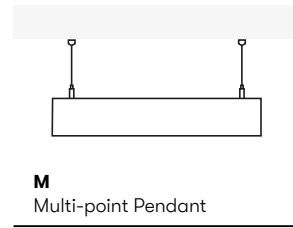

Specification

Profiles

SL1A

Code	Size	Power*	Light Flux**
SL1A- 1	L 1000 mm	20 W	1800 lm

SELENA 75 & 85

LED luminaire. Body made of solid aluminium profile. Custom length upon request. Surface in white, black, grey, anthracite or RAL colors. Further Selected Pont Light special colors available.

Specification

Profiles	Code	Size	Power*	Light Flux**
	SL1X- 1	L 1000 mm	23 W	2070 lm
	SL2X- 1	L 1000 mm	35 W	3105 lm
	SL1X- 1	L 1000 mm	23 W	2024 lm
	SL2X- 1	L 1000 mm	35 W	3036 lm

* Calculated with 23 W/m