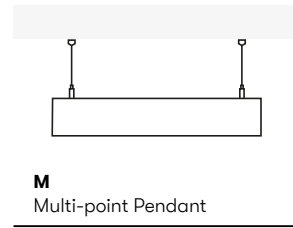

Mounting Types

Family members & Available Profiles

SELENA 50

A 60x50

SELENA 75

A 75x75
B 100x75

SELENA 85

A 75x85
B 100x85

SELENA 100

A 75x100
B 100x100

SELENA 200

A 100x200

SELENA 50

LED luminaire. Body made of solid aluminium profile. Custom length upon request. Surface in white, black, grey, anthracite, RAL and other Special colors. Available with external driver.