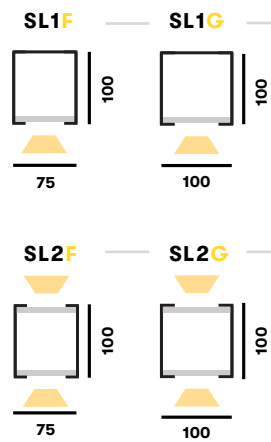

Specification

Profiles

SL1A

Code	Size	Power*	Light Flux**
SL1A- 1	L 1000 mm	20 W	1800 lm

SELENA 75 & 85

LED luminaire. Body made of solid aluminium profile. Custom length upon request. Surface in white, black, grey, anthracite or RAL colors. Further Selected Pont Light special colors available.

Specification

Profiles	Code	Size	Power*	Light Flux**
	SL1X- 1	L 1000 mm	23 W	2070 lm
	SL2X- 1	L 1000 mm	35 W	3105 lm
	SL1X- 1	L 1000 mm	23 W	2024 lm
	SL2X- 1	L 1000 mm	35 W	3036 lm

* Calculated with 23 W/m

** Calculated with 4000K color temperature

SELENA 100

LED luminaire. Body made of solid aluminium profile. Custom length upon request. Surface in white, black, grey, anthracite or RAL colors. Further Selected Pont Light special colors available.

Specification

Profiles

Code	Size	Power*	Light Flux**
SL1X- 1	L 1000 mm	23 W	1610 lm
SL2X- 1	L 1000 mm	35 W	2415 lm

SELENA 200

LED luminaire. Body made of solid aluminium profile. Custom length upon request. Surface in white, black, grey, anthracite or RAL colors. Further Selected Pont Light special colors available.