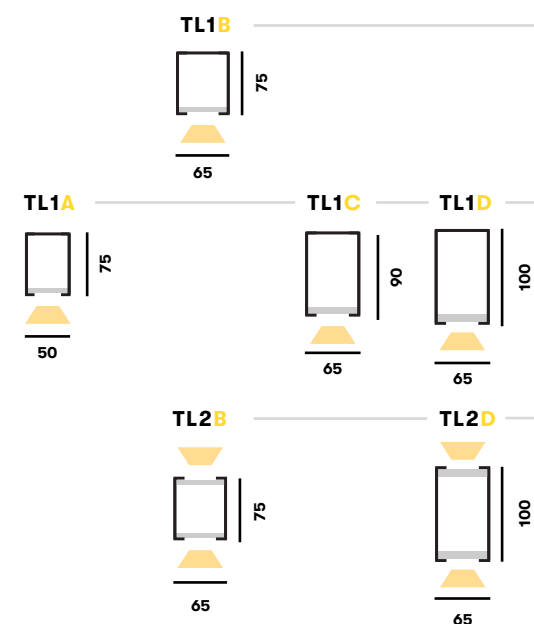

TILIA

LED luminaire. Body made of solid aluminium profile. Custom length upon request. Surface in white, black, grey, anthracite or RAL colors. Further Selected Pont Light special colors available.

Specification

Profiles

Code	Size	Power*	Light Flux**
TL1X-	1	600x600 55 W	5775 lm
	2	600x1200 83 W	8715 lm
TL1X-	1	600x600 55 W	5225 lm
	2	600x1200 83 W	7885 lm
TL2X-	1	600x600 83 W	8663 lm
	2	600x1200 125 W	13073 lm