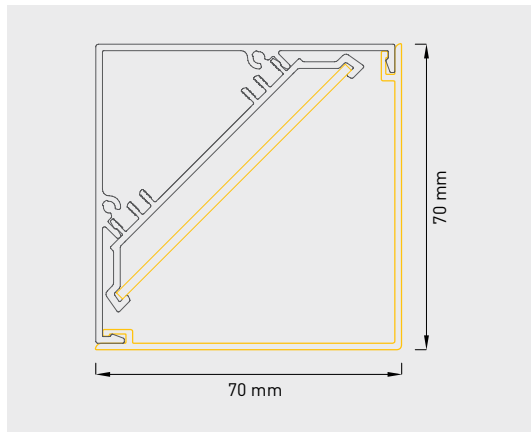

CA70 Lichttechnische Daten:

	CA70 High-Power HP/HO satiert	CA73 LED 3-reihig satiert
Vorwärtsstrom	350mA	350mA
Länge	1.000mm	1.050mm
Farbtemperatur	~4000°K	~4000°K
Lumen	3.449lm	3.616lm
Leistung	29,7W	35,0W
Effizienz	116lm /W	103lm/W
Farbwiedergabeindex:	CRI: 83	CRI: 83
Abstrahlwinkel	140°	140°
Gewicht (Leuchte 1000mm):	2,00kg	2,10kg

Technische Daten basierend auf LED Gen5.

Weitere Bestromungsvarianten sind auf Anfrage/Bestellung erhältlich.

CA70 Maximale Belastung von Leitungsschutzautomaten:

	nicht dimmbar			DALI dimmbar		
	9W - 39,9W	40,0W - 65,9W	66,0W - 81,4W	9W - 18,0W	18,3W - 46,9W	47,0W - 71,9W
Sicherungsautomat	16A Typ C	16A Typ C	16A Typ C	16A Typ C	16A Typ C	16A Typ C
Betriebsgeräte/Leuchten	57	30	22	46	36	35
I_{max}	23 A	40 A	41 A	13,6 A	22,4 A	23 A
Pulsdauer	176 μs	173 μs	236 μs	304 μs	176 μs	174 μs

Kalkulation verwendet typische Werte der Leitungsschutzautomaten-Serie ABB S200 als Referenz.

Tatsächliche Werte können je nach verwendeten Leitungsschutzautomatentypen und der Installationsumgebung abweichen.