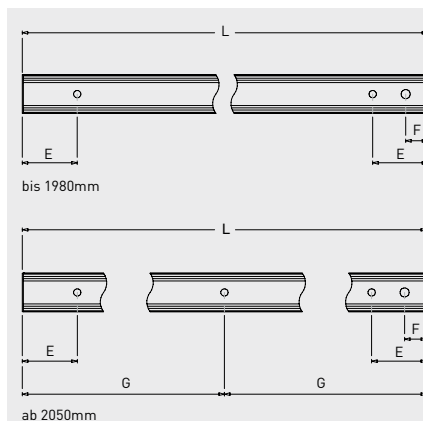

## SA57 Lichttechnische Daten:

	Low-Power LP/HE saniert	High-Power HP/HO saniert
Vorwärtsstrom	350mA	350mA
Länge	1.000mm	1.000mm
Farbtemperatur	~4000°K	~4000°K
Lumen	1.144lm	2.242lm
Leistung	15,6W	28,2W
Effizienz	73lm/W	80lm/W
Farbwiedergabeindex:	CRI: 83	CRI: 84
Abstrahlwinkel	105°	105°
Gewicht (Leuchte 1000mm):	2,00kg	2,00kg

L	E*	F*	G*
440mm- 720mm	60mm	40mm	-
790mm-1000mm	100mm	40mm	-
1070mm-1280mm	180mm	40mm	-
1350mm-1700mm	200mm	40mm	-
1770mm-1980mm	250mm	40mm	-
2050mm	200mm	40mm	1025mm
2120mm	200mm	40mm	1060mm
2190mm	200mm	40mm	1095mm
2260mm	200mm	40mm	1130mm
2330mm	200mm	40mm	1165mm
2400mm	200mm	40mm	1200mm
2470mm	200mm	40mm	1235mm
2540mm	200mm	40mm	1270mm
2610mm	200mm	40mm	1305mm
2680mm	200mm	40mm	1340mm
2750mm	200mm	40mm	1375mm
2820mm	200mm	40mm	1410mm
2890mm	200mm	40mm	1445mm
2960mm	200mm	40mm	1480mm