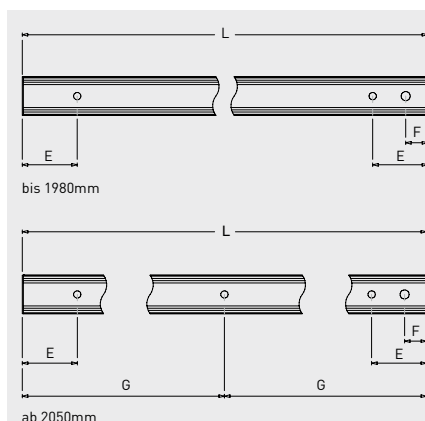

SL40.R Lichttechnische Daten:

	Low-Power LP/HE satinert	High-Power HP/HO satinert
Vorwärtsstrom	350mA	350mA
Länge	1.000mm	1.000mm
Farbtemperatur	~4000°K	~4000°K
Lumen	1.942lm	3915lm
Leistung	15,6W	28,2W
Effizienz	125lm /W	139lm /W
Farbwiedergabeindex:	CRI: 83	CRI: 83
Abstrahlwinkel	150°	150°
Gewicht (Leuchte 1000mm):	1,70kg	1,70kg

L	E*	F*	G*
440mm- 720mm	60mm	40mm	-
790mm-1000mm	100mm	40mm	-
1070mm-1280mm	180mm	40mm	-
1350mm-1700mm	200mm	40mm	-
1770mm-1980mm	250mm	40mm	-
2050mm	200mm	40mm	1025mm
2120mm	200mm	40mm	1060mm
2190mm	200mm	40mm	1095mm
2260mm	200mm	40mm	1130mm
2330mm	200mm	40mm	1165mm
2400mm	200mm	40mm	1200mm
2470mm	200mm	40mm	1235mm
2540mm	200mm	40mm	1270mm
2610mm	200mm	40mm	1305mm
2680mm	200mm	40mm	1340mm
2750mm	200mm	40mm	1375mm
2820mm	200mm	40mm	1410mm
2890mm	200mm	40mm	1445mm
2960mm	200mm	40mm	1480mm