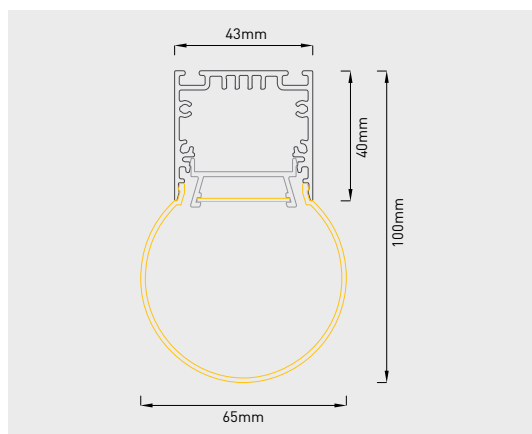

SL40.R Lichttechnische Daten:

	Low-Power LP/HE satinert	High-Power HP/HO satinert
Vorwärtsstrom	350mA	350mA
Länge	1.000mm	1.000mm
Farbtemperatur	~4000°K	~4000°K
Lumen	1.942lm	3915lm
Leistung	15,6W	28,2W
Effizienz	125lm /W	139lm /W
Farbwiedergabeindex:	CRI: 83	CRI: 83
Abstrahlwinkel	150°	150°
Gewicht (Leuchte 1000mm):	1,70kg	1,70kg

L	E*	F*	G*
440mm- 720mm	60mm	40mm	-
790mm-1000mm	100mm	40mm	-
1070mm-1280mm	180mm	40mm	-
1350mm-1700mm	200mm	40mm	-
1770mm-1980mm	250mm	40mm	-
2050mm	200mm	40mm	1025mm
2120mm	200mm	40mm	1060mm
2190mm	200mm	40mm	1095mm
2260mm	200mm	40mm	1130mm
2330mm	200mm	40mm	1165mm
2400mm	200mm	40mm	1200mm
2470mm	200mm	40mm	1235mm
2540mm	200mm	40mm	1270mm
2610mm	200mm	40mm	1305mm
2680mm	200mm	40mm	1340mm
2750mm	200mm	40mm	1375mm
2820mm	200mm	40mm	1410mm
2890mm	200mm	40mm	1445mm
2960mm	200mm	40mm	1480mm